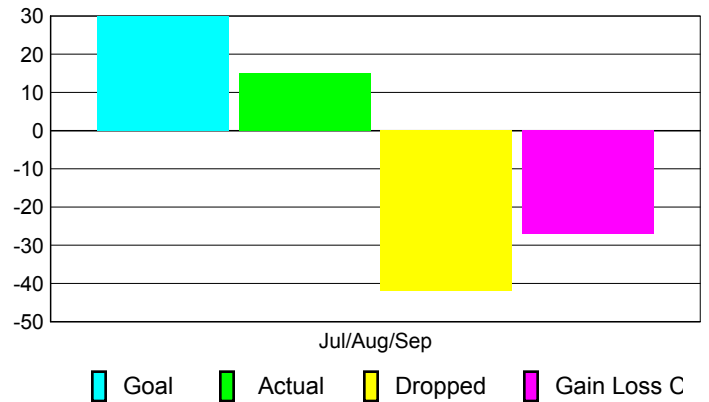

Membership Results 2010-2011

Goal, New, Dropped, Gain/Loss