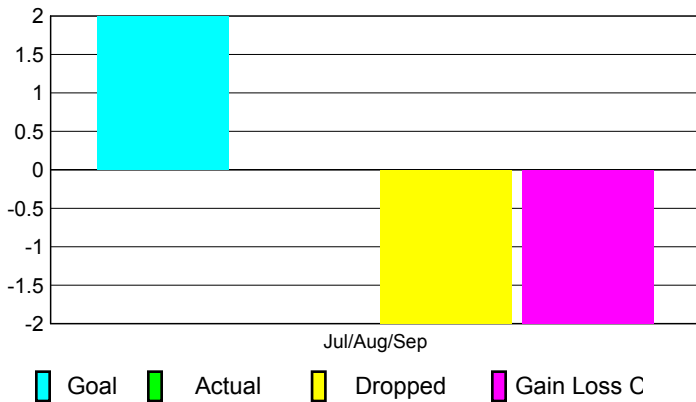

2010-2011 GMT Reports for District (or Undistricted) **District 124**

GMT: **Klaus Tang**

Location: **ROMANIA**

GMT CA: **4**

CLUBS

Club Results
2010-2011

Clubs
2009-2010

Month	New Club Goal	Actual New Clubs	Actual Dropped Clubs	Gain/Loss of Clubs	Gain/Loss of Clubs
Jul/Aug/Sep	2	0	-2	-2	1
Totals	2	0	-2	-2	1

Club Results 2010-2011

Goal, New, Dropped, Gain/Loss

Comparison of Club Gain/Loss

Current Year Compared to the Previous Year

YTD Status Quo Clubs 2010-2011

Status Quo Clubs Compared to Status Quo Members

MEMBERSHIP